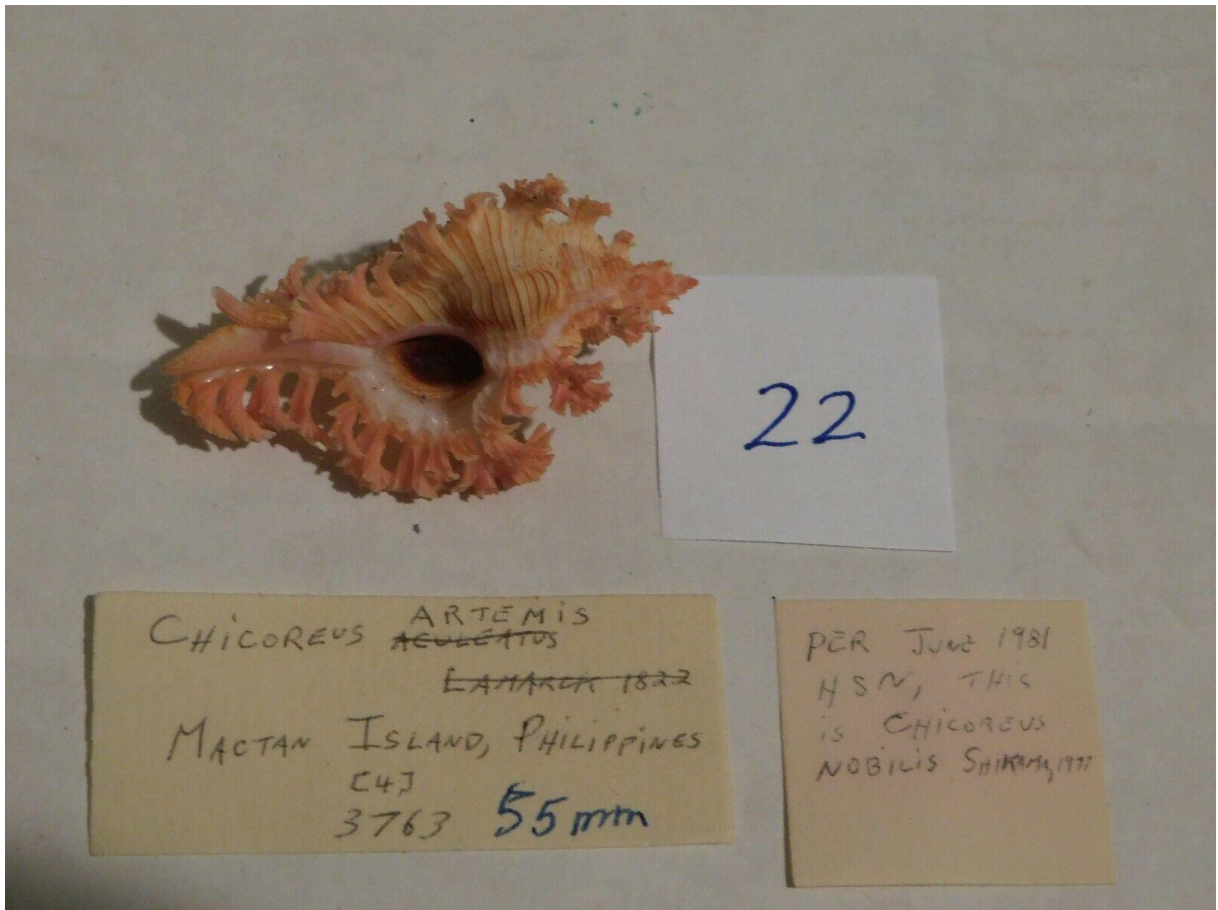

Chiocoreus artemis Phil Islands data 55mm

11 \$, Jan 20

22

CHICOREUS ARTEMIS  
ACULEATUS  
LAMARCK 1822  
MACTAN ISLAND, PHILIPPINES  
[4]  
3763 55mm

PER JUNE 1981  
HSM, THIS  
IS CHICOREUS  
NOBILIS SHIMAZUMI

22

CHICOREUS ARTEMIS  
ACULEATUS  
LAMARCK 1822  
MACTAN ISLAND, PHILIPPINES  
[4]  
3763 55mm

PER JUNE 1981  
HSM, THIS  
IS CHICOREUS  
NOBILIS SHIMAZUMI